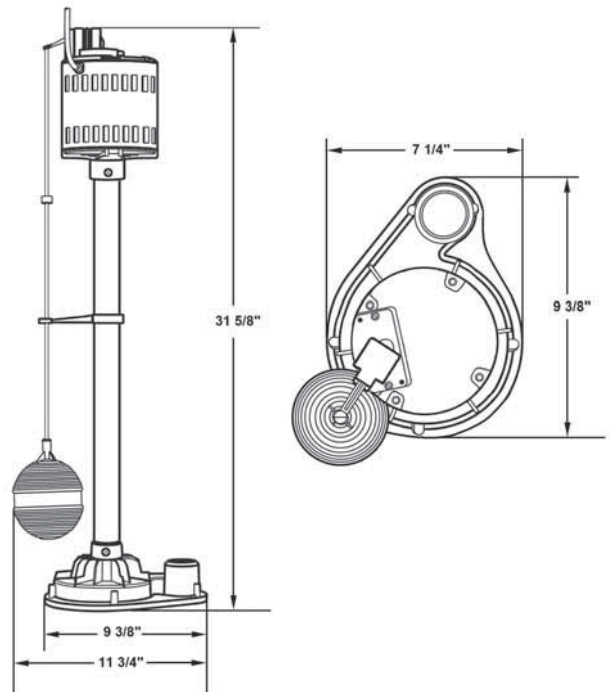

PF92333

Pedestal Pumps

Product Features

- 1/3 HP thermoplastic pedestal sump pump
- Pedestal sump pump for typical residential applications
- 2.76 amps, 287 watts
- Maximum head of 20 feet
- Maximum flow rate of 50 GPM
- Fully adjustable, auto switch w/ polypropylene float
- Permanent split capacitor motor
- 1800 RPM
- Air cooled motor
- Discharge size 1-1/4" FNPT
- Handles 3/16" solids

PF92333

Product Specifications

Performance Curve

Performance Chart

Discharge Height	0'	5'	10'	15'	20'	25'
Gallons per Minute	50	45	38	35	15	0
Gallons per Hour	3000	2700	2280	2100	900	0

Warranty and Codes

This product comes complete with installation, operating, care and maintenance instructions. This PROFLO pump carries a 3-year limited warranty. In an effort to continually improve our products, we will make design changes from time to time. We reserve the right to ship newly designed products to fill any order unless we agree in writing to do otherwise.