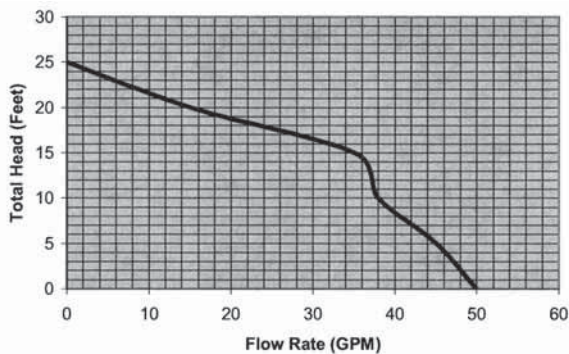

PF92333

Pedestal Pumps

Product Features

- 1/3 HP thermoplastic pedestal sump pump
- Pedestal sump pump for typical residential applications
- 2.76 amps, 287 watts
- Maximum head of 20 feet
- Maximum flow rate of 50 GPM
- Fully adjustable, auto switch w/ polypropylene float
- Permanent split capacitor motor
- 1800 RPM
- Air cooled motor
- Discharge size 1-1/4" FNPT
- Handles 3/16" solids

PF92333

Product Specifications

Performance Curve

Performance Chart

Discharge Height	0'	5'	10'	15'	20'	25'
Gallons per Minute	50	45	38	35	15	0
Gallons per Hour	3000	2700	2280	2100	900	0

Warranty and Codes

This product comes complete with installation, operating, care and maintenance instructions. This PROFLO pump carries a 3-year limited warranty. In an effort to continually improve our products, we will make design changes from time to time. We reserve the right to ship newly designed products to fill any order unless we agree in writing to do otherwise.